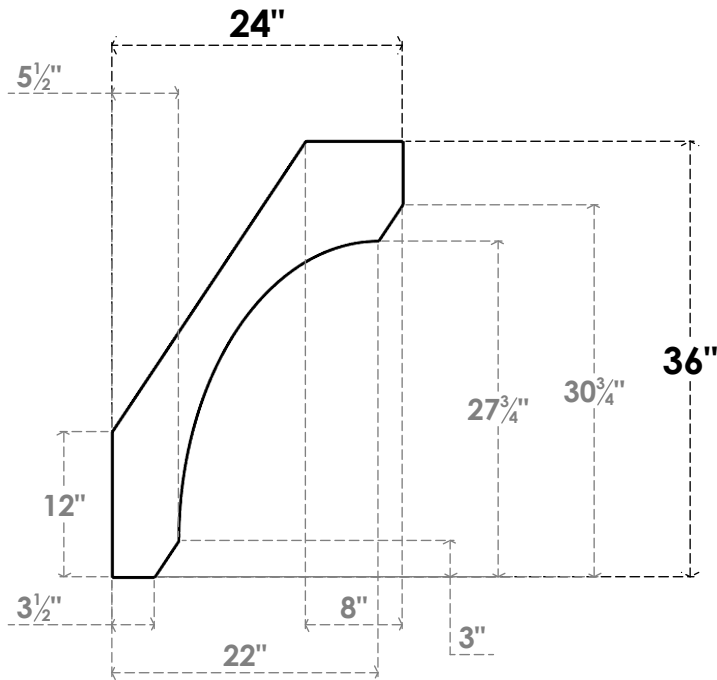

ITEM NUMBER: BRCPC040X24000X36000LEC

4"W X 24"D X 36"H LEGACY ARCHITECTURAL GRADE PVC CLOSED KNEE BRACE

SIDE PROFILE

FRONT PROFILE

ISOMETRIC

EKENA MILLWORK
2300 WEST MAIN ST.
CLARKSVILLE, TX 75426
TOLL FREE: 866-607-0453
WWW.EKENAMILLWORK.COM