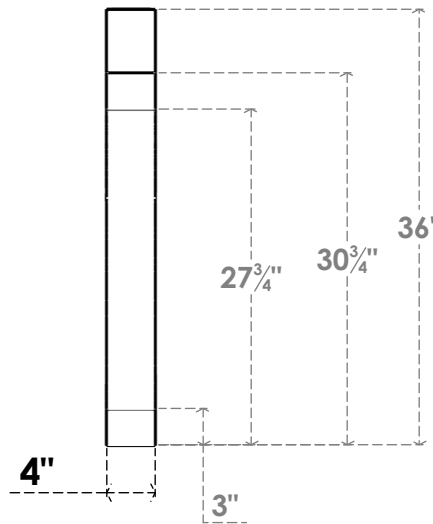

ITEM NUMBER: BRCPC040X24000X36000LEC

4"W X 24"D X 36"H LEGACY ARCHITECTURAL GRADE PVC CLOSED KNEE BRACE

SIDE PROFILE

FRONT PROFILE

ISOMETRIC

EKENA MILLWORK
2300 WEST MAIN ST.
CLARKSVILLE, TX 75426
TOLL FREE: 866-607-0453
WWW.EKENAMILLWORK.COM